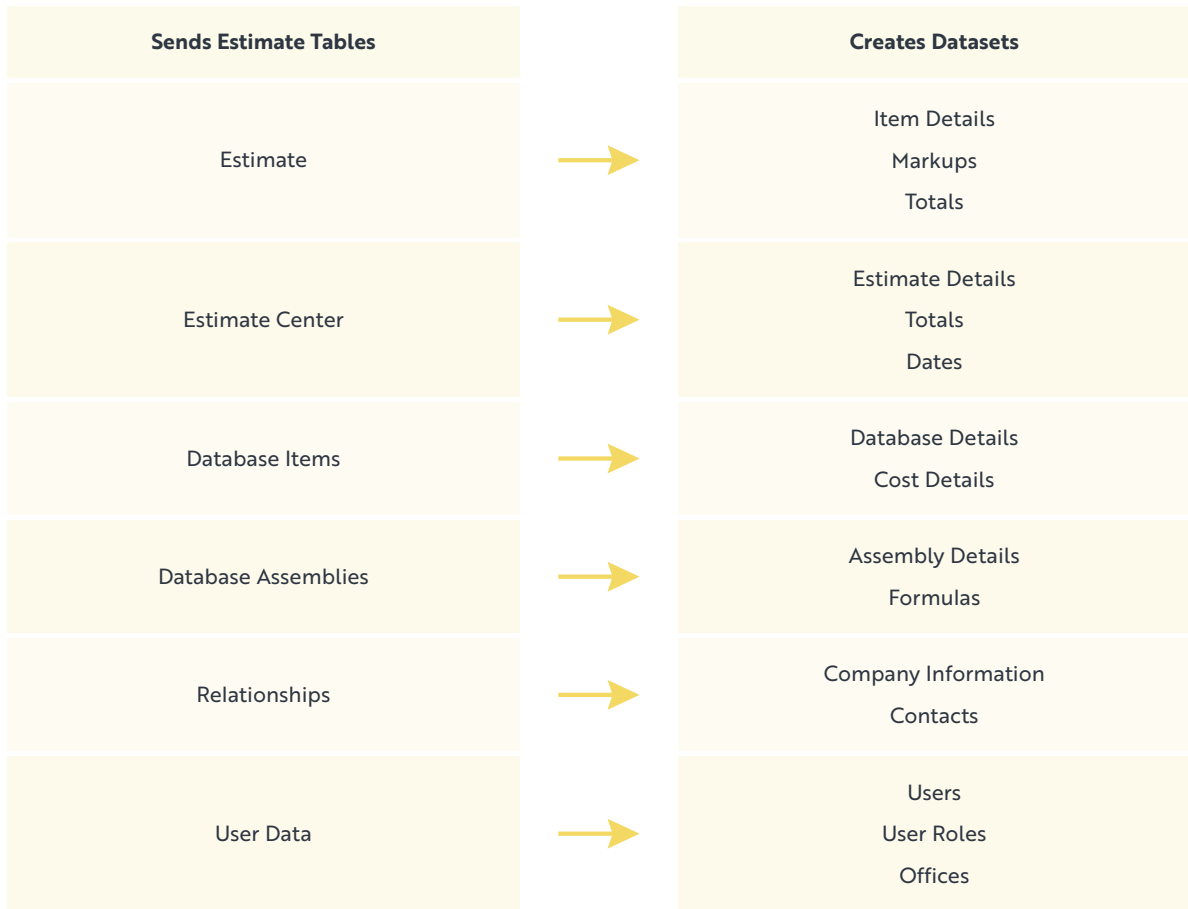

## ESTIMATING INTEGRATION

# ProEst + Microsoft Power BI

Use project data to your advantage with powerful real-time analytics

Create estimate and pre-construction data in ProEst, and once jobs are awarded, simply transfer the information to the Microsoft Power BI analytics platform. Easy one-click integration gives your teams a new ability to assess business performance, find and share insights, and make confident, metrics-driven decisions.

**ProEst**

 **Power BI**

Integration Map